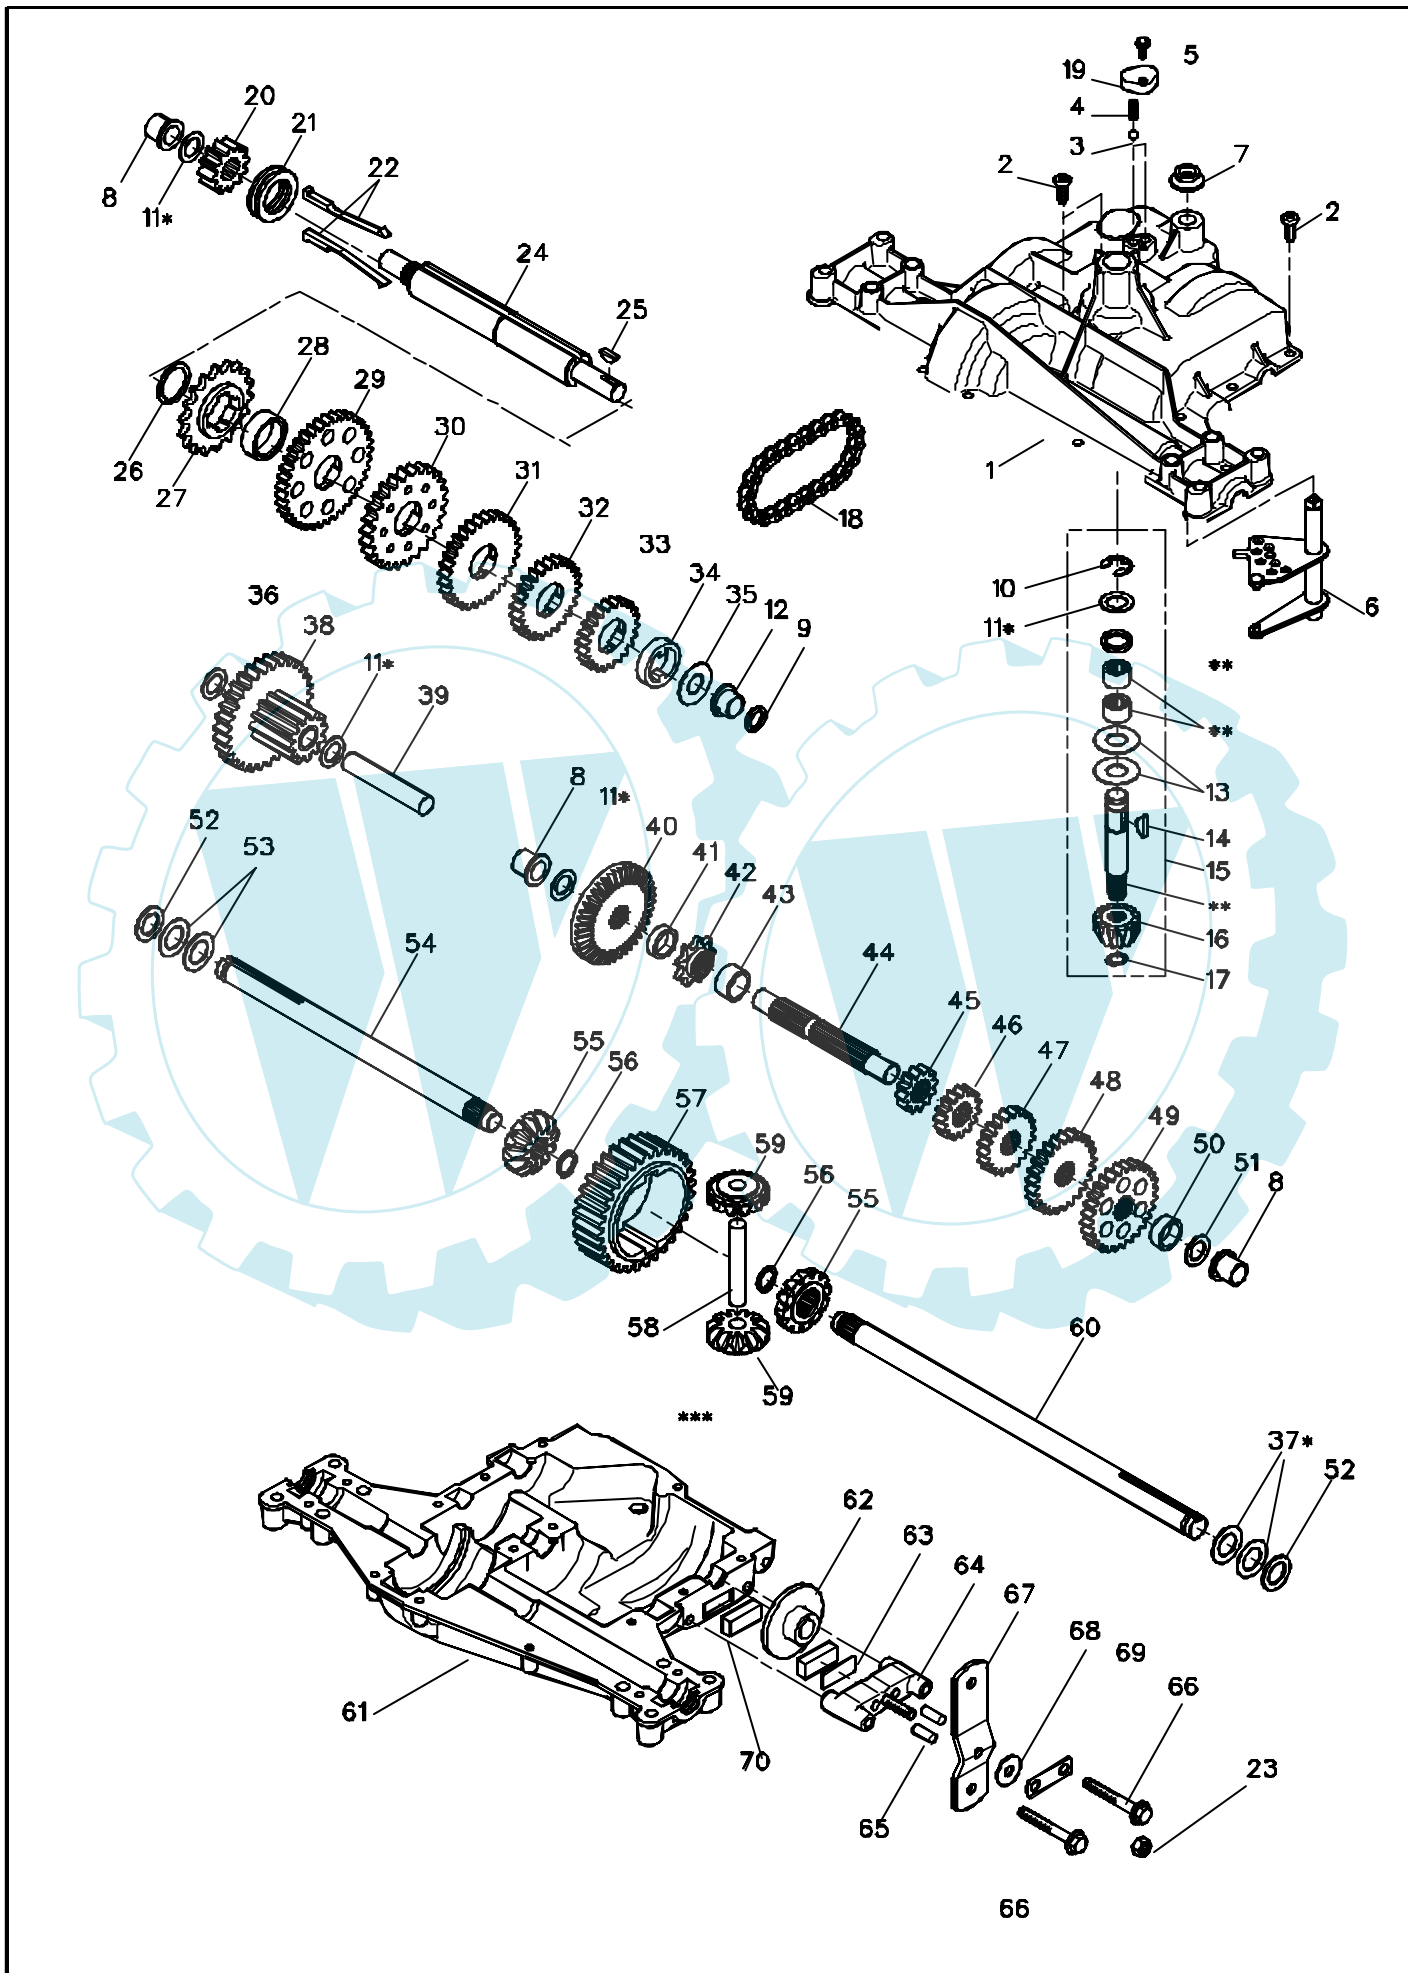

Pos.	PN ELX	MEP P\m°	DESCRIPTION	Q.ty	Pos.	PN ELX	MEP P\m°	DESCRIPTION	Q.ty
1	519537700	DANA5962-P	Housing, Upper	1	37	519541300	DANA4691	Assy, Kit,750 Shaft	1*
2	519537800	DANA1919	Screw, Tapping, 1/4-20	16	38	519541400	DANA6358	Assy, Gear, 12T & 30T	1
3	519537900	DANA5947	Ball, Detent	2	39	519541500	DANA3967	Shaft, Idler	1
4	519538000	DANA5948	Spring, Detent	2	40	519541600	DANA7003	Gear, Bevel, 36T	1
5	519538100	DANA840052	Screw, Tapping 10-24	1	41	519541700	DANA3630	Spacer,781X1.00X .281	1
6	519538200	DANA6517	Assy, Kit, Shifter	1	42	519541800	DANA3645	Sprocket, 9T	1
7	519538300	DANA7010	V-Ring	1	43	519541900	DANA5016	Spacer,.781X 1.00X.494	1
8	519538400	DANA5510	Bearing, Flange	3	44	519542000	DANA5015	Shaft, Drive	1
9	519538500	DANA5508	Seal, Oil	1	45	519542100	DANA5364	Gear, Spur, 12T	1
10	519538600	DANA1106	Ring, Retaining	1	46	519542200	DANA5406	Gear, Spur, 15T	1
11	519538700	DANA4689	Assy, Kit, Shim	4*	47	519542300	DANA3866	Gear, Spur, 20T	1
12	519538800	DANA5511	Bearing, Flange	1	48	519542400	DANA3719	Gear, Spur, 25T	1
13	519538900	DANA3876	Washer,632 X 1.38 X .046	2	49	519542500	DANA3868	Gear, Spur, 28T	1
14	519539000	DANA1746	Key, Woodruff,	1	50	519542600	DANA3714	Spacer.781 X1.00 X .375	1
15	519539100	DANA6205	Assy, Kit, Input Shaft	1	51	519542700	DANA1145	Washer.632X1.00X.060	1
16	519539200	DANA5620	Pinion, Bevel, 12T	1	52	519542800	DANA5130	Washer, Neoprene	2
17	519539300	DANA3624	Ring, Retaining	1	53	519542900	DANA3184	Washer .758X1.25X.031	2
18	519539400	DANA3625	Chain, 24 Pitches	1	54	519543000	DANA5529-1	Axle, LH	1
19	519539500	DANA5950	Cover, Detent	1	55	519543100	DANA5622	Gear, Miter, 12T	2
20	519539600	DANA5627	Gear, Spur, 12T	1	56	519543200	DANA5270	Ring, Retaining	2
21	519539700	DANA5303	Collar, Clutch	1	57	519543300	DANA3839	Gear, Spur, 32T	1
22	519539800	DANA4758	Assy, Kit, Clutch Keys	1	58	519543400	DANA3919	Shaft, Cross	1
23	519539900	DANA3847	Nut, Lock, 5/16-24	1	59	519543500	DANA5623	Gear, Miter, 12T, Idler	2
24	519540001	DANA5737	Shaft, Intermediate	1	60	519543600	DANA5529-2	Axle, RH	1
25	519540100	DANA1375	Key, Woodruff,	1	61	519543700	DANA5304-M	Housing, Lower	1
26	519540200	DANA3627	Ring, Retaining	1	62	519543800	DANA5960	Disc, Brake	1
27	519540300	DANA3830	Sprocket, 18T	1	63	519543900	DANA3758	Spacer, Brake Puck	1
28	519540400	DANA3841	Spacer, 1.13 X1.45X.494	1	64	519544000	DANA5554	Jaw, Brake	1
29	519540500	DANA5365	Gear, Spur, 37T	1	65	519544100	DANA3843	Pin, Dowel	2
30	519540600	DANA5407	Gear, Spur, 35T	1	66	519544200	DANA5562	Screw, 5/16-18 X 2.35	2
31	519540700	DANA3867	Gear, Spur, 30T	1	67	519544300	DANA7024	Lever, Actuating	1
32	519540800	DANA3783	Gear, Spur, 25T	1	68	519544400	DANA3760	Washer .321X1.00 .055	1
33	519540900	DANA3869	Gear, Spur, 22T	1	69	519544500	DANA5555	Bracket, Anti-Rotation	1
34	519541000	DANA5027	Spacer,1.133X1.50X.375	1	70	519544600	DANA3907	Puck, Friction	2
35	519541100	DANA3628	Washer,.64X1.37X.061	1	71	519544700	DANA4300	Grease	1
36	519541200	DANA1425	Washer, .63 X1.0 X.046	1					

* Use in various combinations to maintain proper clearances

*** Silicone Sealant to be applied between upper and lower housings (use Loctite Ultra Gray Silicone 5699 or equivalent)