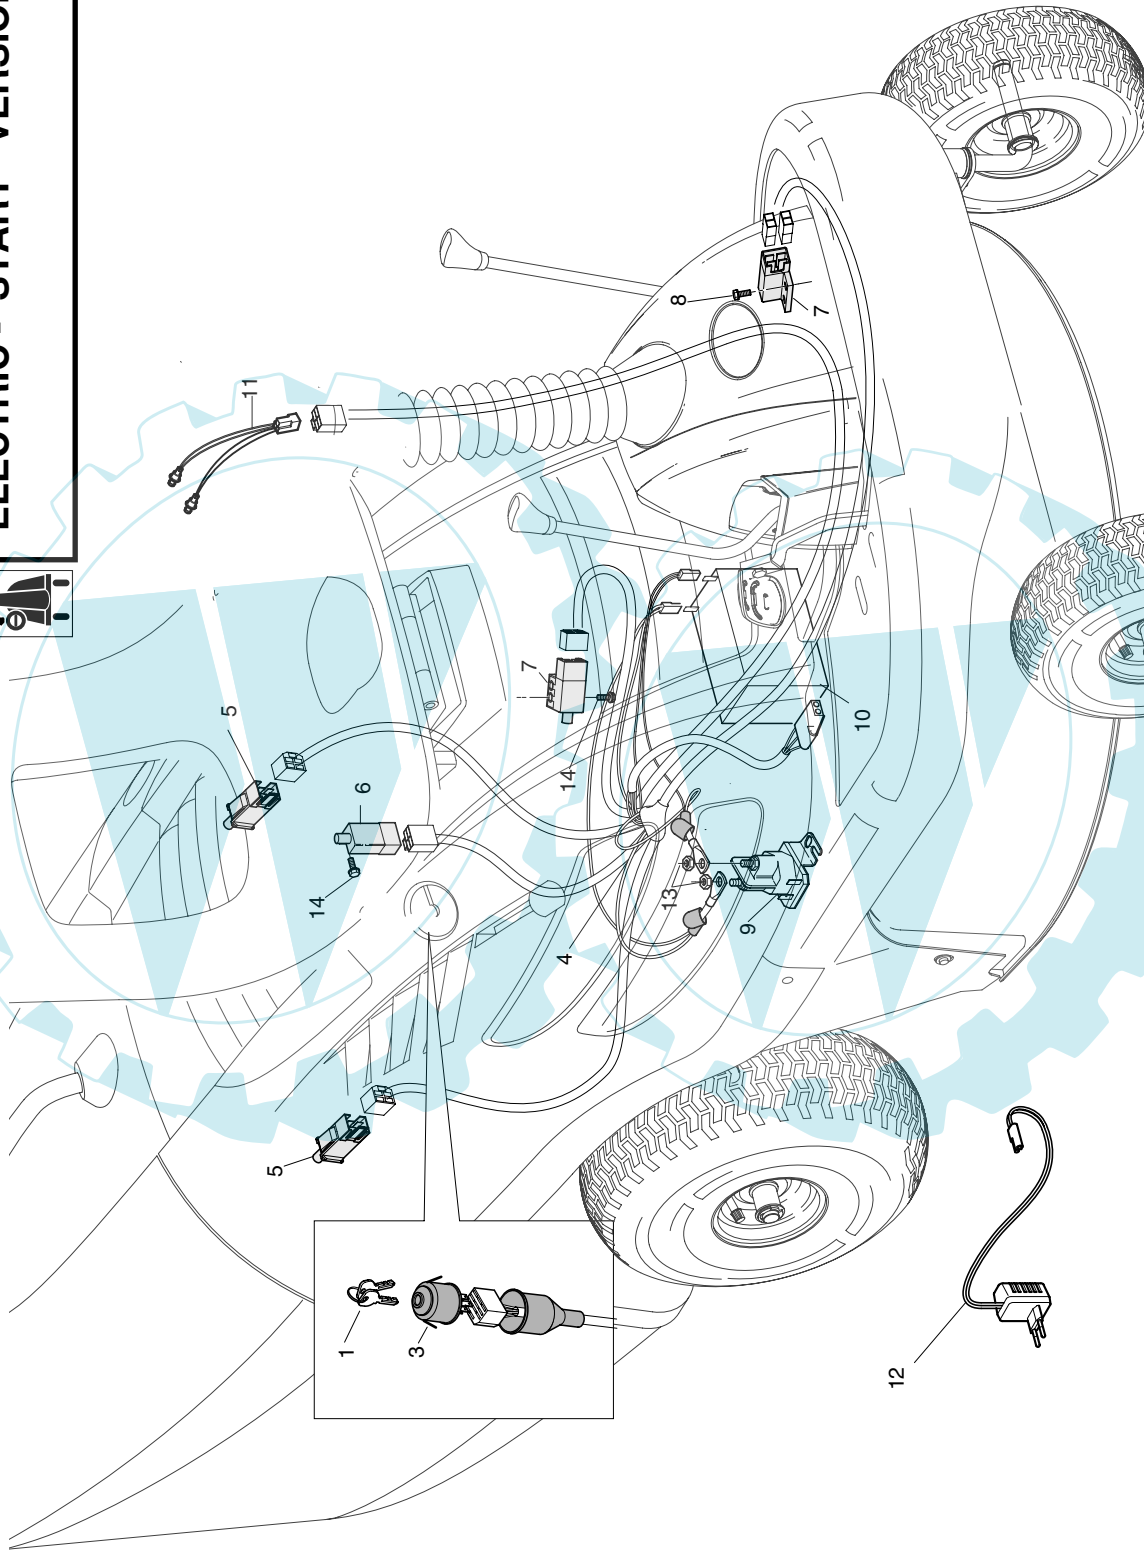

ELECTRIC - START VERSION

Pos.	PN ELX	MEP Pn°	DESCRIPTION	Q.ty
1	531212028	10878500	key -ring	1
1	531212783	10341150	key ignition	2
3	531212334	10342770	key switch	1
4	531211426	10340210	wiring-e.s. vers.	1
5	531212333	10342780	microswitch	2
6	531212779	10341140	microswitch	1
7	531206868	10302020	microswitch	2
8	531206910	10302680	screw TE D.5.5x13 Z	4
9	531213040	10341430	solenoid valve	1
10	531212301	10340910	battery	1
11	531206929	10302920	green-red led	1
12	531212302	10340920	battery charger	1
12	531213120	10341480	battery charger uk	1
13	531206752	10300480	nut 1/4" UNC ZNT	2
14	531207120	10427400	screw TC 4,8x13	4